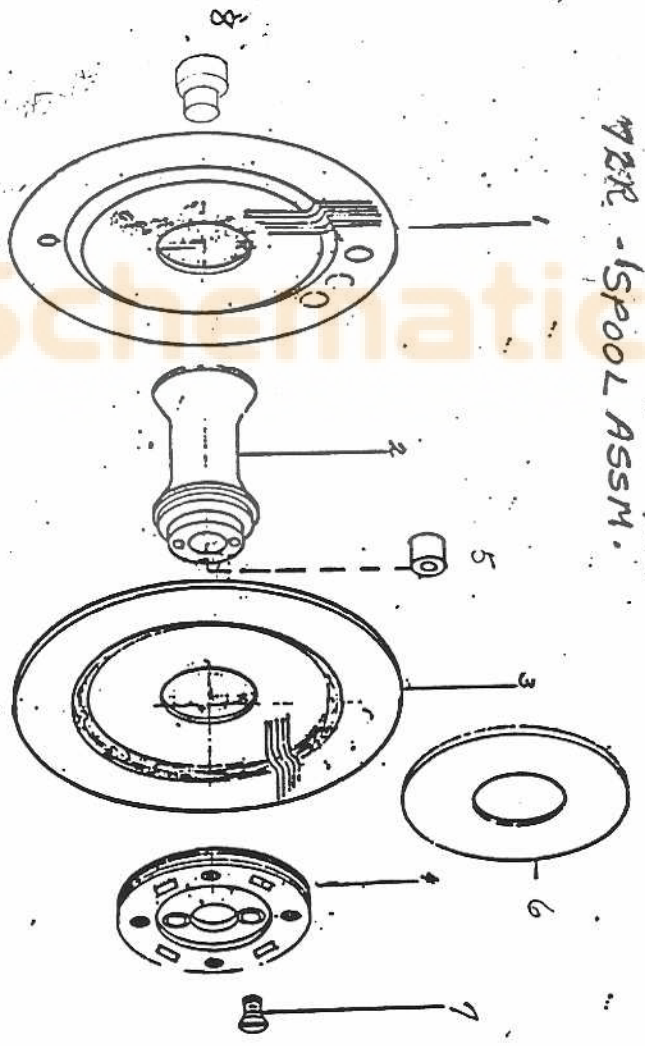

72R - 1 SPOOL ASSM.

	PART NUMBER	QUANTITY
1	791E SPOOL SIDE FRONT	1
2	759 HUB	1
3	760-GEAR SPOOL SIDE	1
4	1209 CLUTCH ASSM.	1
5	280 SPOOL BUSHING	1
6	761 SPOOL REINFORCEMENT	2
7	279-8 WITCH SCREWS	2
8	715 PINION GEAR	1
9		
10		
11		
12		
13		
14		
15		